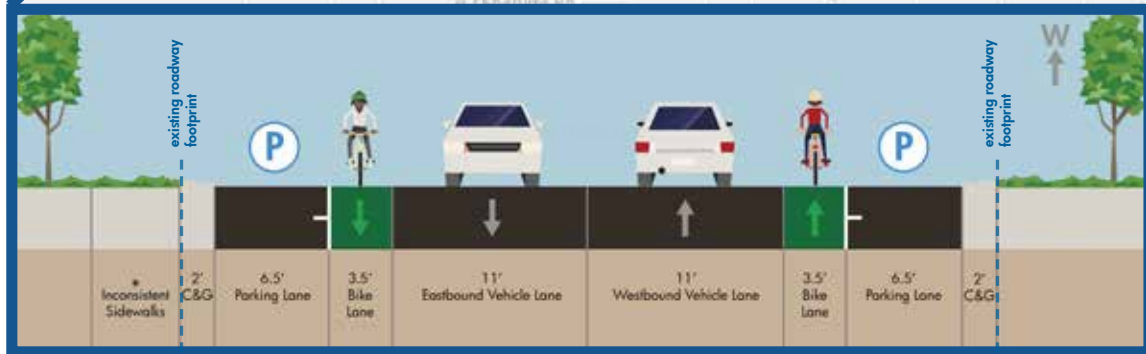

# VISTA TO ROOSEVELT - OPTIONS

Existing: Kootenai Street - Vista to Roosevelt - Facing West

Option 1: Wider bike lanes, north side sidewalk

- Maintains parking on south side of street
- Widens bike lanes
- Adds sidewalk to north side of street

Option 2: Wider bike lanes, sidewalks on both sides

- Maintains parking on south side of street
- Widens bike lanes
- Adds sidewalk to both sides of street