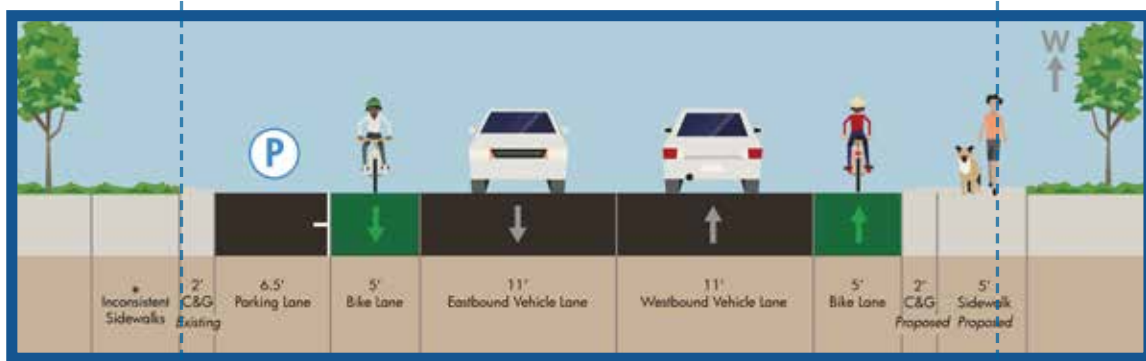

# VISTA TO ROOSEVELT - OPTIONS

Existing: Kootenai Street - Vista to Roosevelt - Facing West

Option 1: Wider bike lanes, north side sidewalk

- Maintains parking on south side of street
- Widens bike lanes
- Adds sidewalk to north side of street

Option 2: Wider bike lanes, sidewalks on both sides

- Maintains parking on south side of street
- Widens bike lanes
- Adds sidewalk to both sides of street