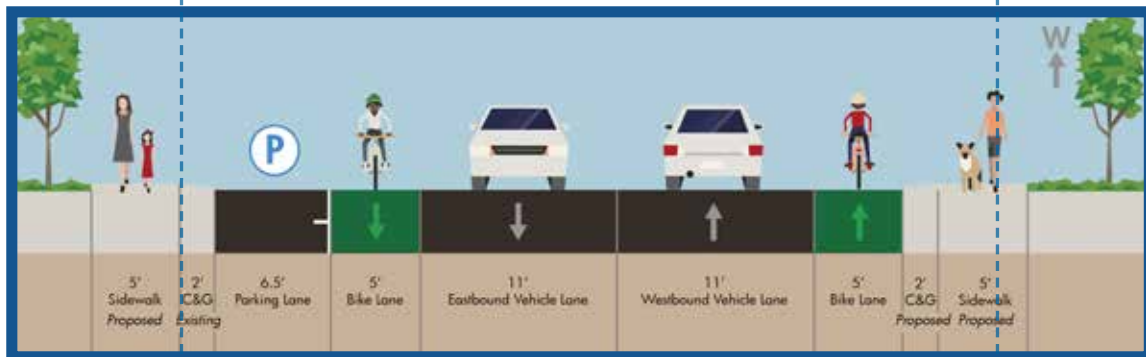

# VISTA TO ROOSEVELT - OPTIONS

Existing: Kootenai Street - Vista to Roosevelt - Facing West

Option 1: Wider bike lanes, north side sidewalk

- Maintains parking on south side of street
- Widens bike lanes
- Adds sidewalk to north side of street

Option 2: Wider bike lanes, sidewalks on both sides

- Maintains parking on south side of street
- Widens bike lanes
- Adds sidewalk to both sides of street