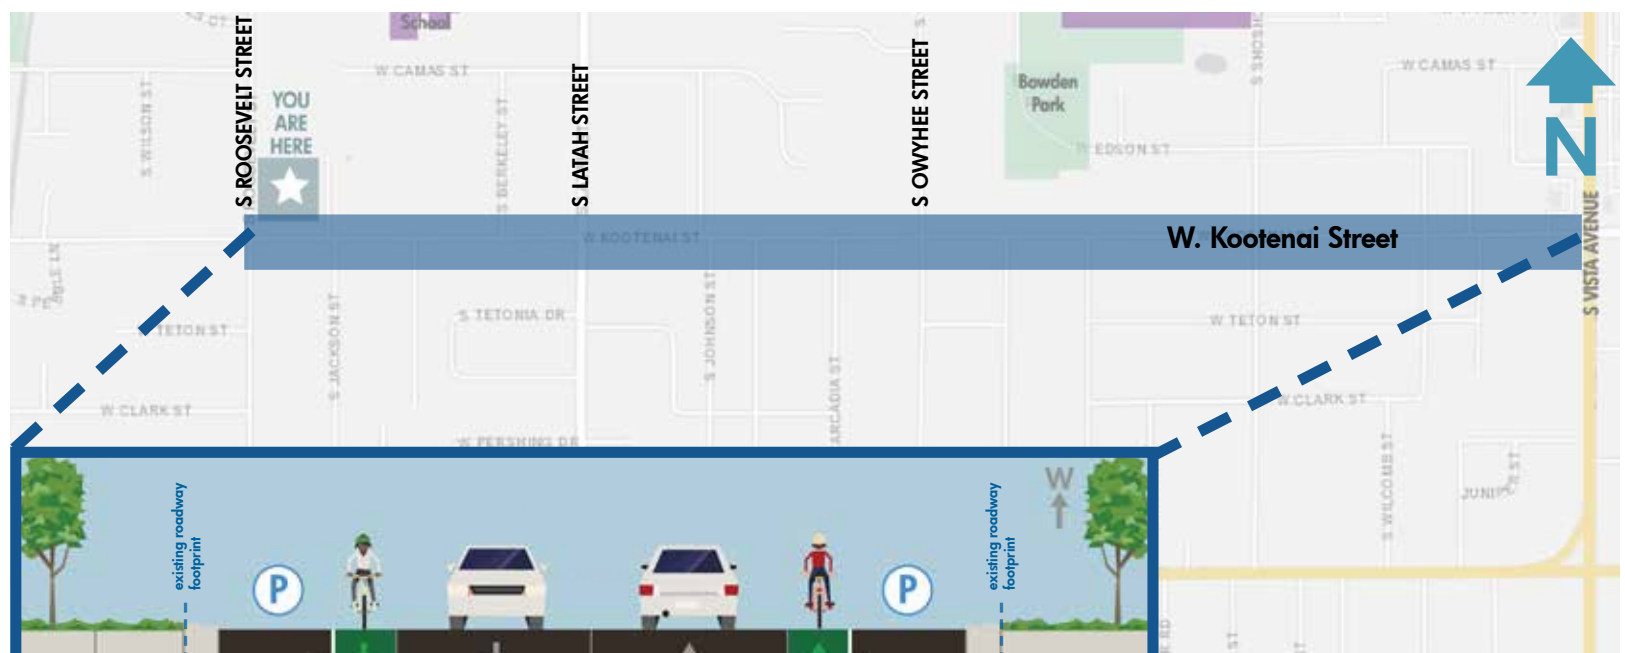

# VISTA TO ROOSEVELT - OPTIONS

Existing: Kootenai Street - Vista to Roosevelt - Facing West

Option 1: Wider bike lanes, north side sidewalk

- Maintains parking on south side of street
- Widens bike lanes
- Adds sidewalk to north side of street

Option 2: Wider bike lanes, sidewalks on both sides

- Maintains parking on south side of street
- Widens bike lanes
- Adds sidewalk to both sides of street