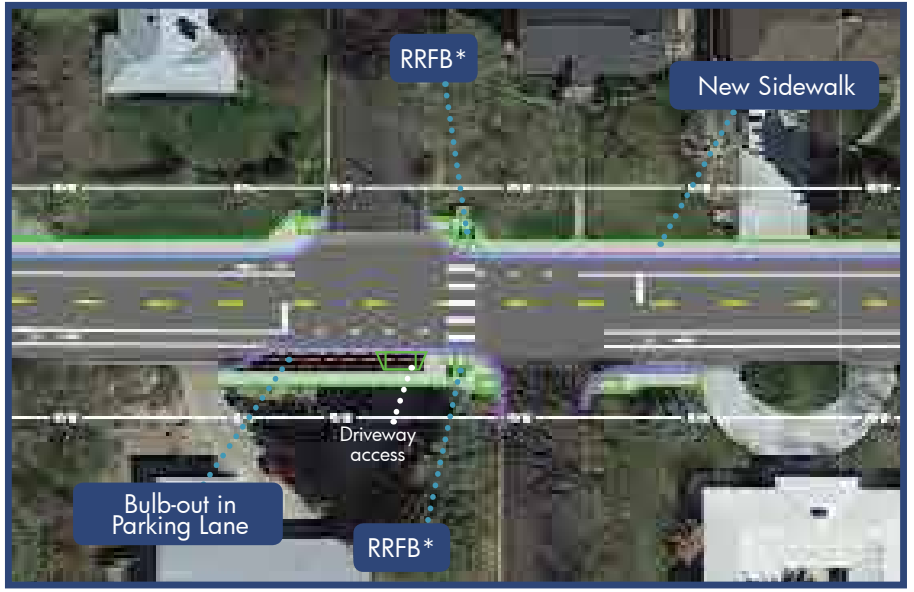

# WHAT IS A RRFB?

**Definition**  
**Rectangular Rapid Flash Beacon (RRFB)** - pedestrian activated device that flashes to warn drivers when pedestrians are using the crosswalk.

Pedestrian Crossing with RRFB and Bulb-out

\*Rectangular Rapid Flash Beacon (RRFB)  
 Sample photo

**Safe Routes to School**

Kootenai Street has been designated as a Safe Route to School and ACHD wants to encourage and enable more children to walk or bike to school. To that end, ACHD has worked with every public school district in Ada County, and some private schools, to evaluate areas around schools to help identify the best and safest routes, and implement safety improvements.

ACHD has installed a variety of features over the years to make it safer to walk to school, including school speed zone flashing beacons, paths and sidewalks as well as raised curbs, which provide a physical separation between pedestrians, bikes, and motorists.